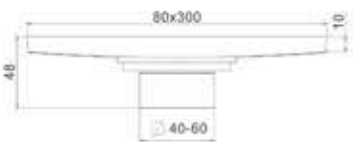

不锈钢地漏系列
SS floor drain series

■ 可定制长度20-90mm

Size: 100x200mm
100x300mm
100x400mm
100x500mm
100x600mm