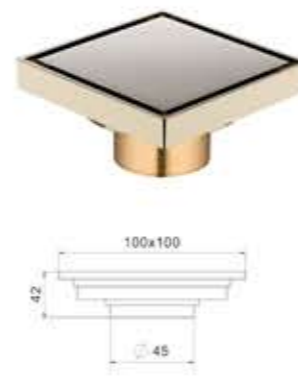

Model: BFD-113  
Size: 100x100mm

Model: BFD-114  
Size: 100x100mm

Model: BFD-115  
Size: 100x100mm

Model: BFD-116  
Size: 100x100mm

Model: BFD-117  
Size: 100x100mm

铜地漏系列  
brass floor drain series

Model: BFD-118  
Size: 100x100mm