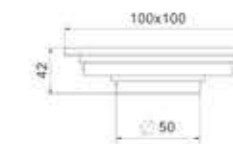

Model: BFD-227  
Size: 100x100mm

Model: BFD-228  
Size: 100x100mm

铜地漏系列(俄罗斯)  
brass floor drain series ( Russia )

Model: BFD-229  
Size: 100x100mm

Model: BFD-230  
Size: 100x100mm

Model: BFD-231  
Size: 100x100mm