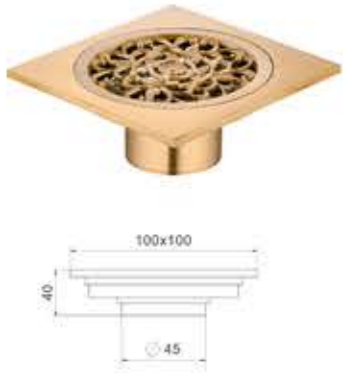

Model: BFD-047  
Size: 100x100mm

Model: BFD-048  
Size: 100x100mm

Model: BFD-049  
Size: 100x100mm

Model: BFD-050  
Size: 100x100mm

Model: BFD-051  
Size: 100x100mm

铜地漏系列  
brass floor drain series

Model: BFD-052  
Size: 100x100mm

Model: BFD-053  
Size: 100x100mm

Model: BFD-054  
Size: 100x100mm

Model: BFD-055  
Size: 100x100mm

Model: BFD-056  
Size: 100x100mm

Model: BFD-057  
Size: 100x100mm

Model: BFD-058  
Size: 100x100mm

Model: BFD-059  
Size: 100x100mm