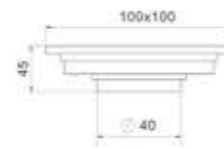

Model: SFD-004
Size: 100x100mm