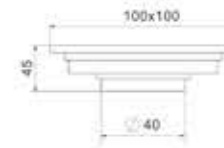

Model: SFD-004  
Size: 100x100mm

Model: SFD-005  
Size: 100x100mm

Model: SFD-006  
Size: 100x100mm

Model: SFD-007  
Size: 100x100mm

Model: SFD-008  
Size: 100x100mm

Model: SFD-009  
Size: 100x100mm

不锈钢地漏系列  
SS floor drain series