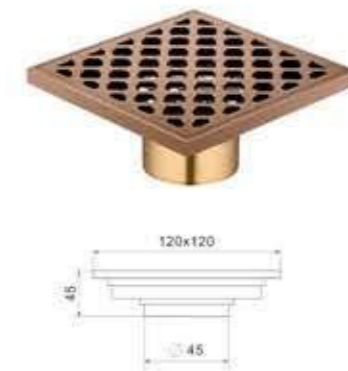

## 铜地漏系列 brass floor drain series

Model: BFD-130  
Size: 120x120mm

Model: BFD-131  
Size: 120x120mm

Model: BFD-132  
Size: 120x120mm

Model: BFD-133  
Size: 120x120mm

Model: BFD-134  
Size: 120x120mm

Model: BFD-135  
Size: 120x120mm