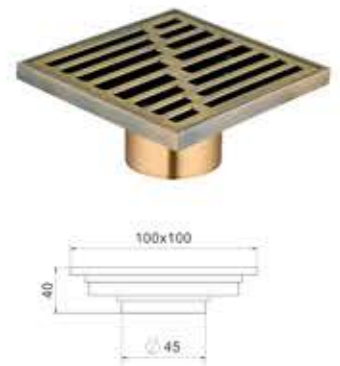

Model: BFD-091  
Size: 100x100mm

Model: BFD-092  
Size: 100x100mm

Model: BFD-093  
Size: 100x100mm

Model: BFD-094  
Size: 100x100mm

Model: BFD-095  
Size: 100x100mm

Model: BFD-096  
Size: 100x100mm

铜地漏系列  
brass floor drain series

Model: BFD-097  
Size: 100x100mm

Model: BFD-098  
Size: 100x100mm

Model: BFD-099  
Size: 100x100mm

Model: BFD-100  
Size: 100x100mm

Model: BFD-101  
Size: 100x100mm

Model: BFD-102  
Size: 100x100mm

Model: BFD-103  
Size: 100x100mm