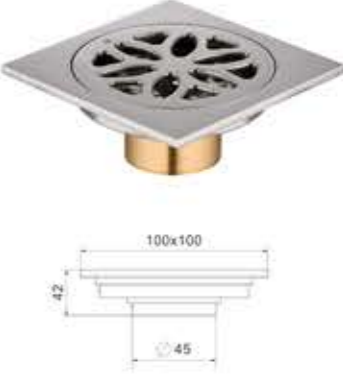

Model: BFD-053  
Size: 100x100mm

Model: BFD-054  
Size: 100x100mm

Model: BFD-055  
Size: 100x100mm

Model: BFD-056  
Size: 100x100mm

Model: BFD-057  
Size: 100x100mm

Model: BFD-058  
Size: 100x100mm

Model: BFD-059  
Size: 100x100mm

Model: BFD-060  
Size: 100x100mm

铜地漏系列  
brass floor drain series

Model: BFD-061  
Size: 100x100mm

Model: BFD-062  
Size: 100x100mm

Model: BFD-063  
Size: 100x100mm

Model: BFD-064  
Size: 100x100mm

Model: BFD-065  
Size: 100x100mm