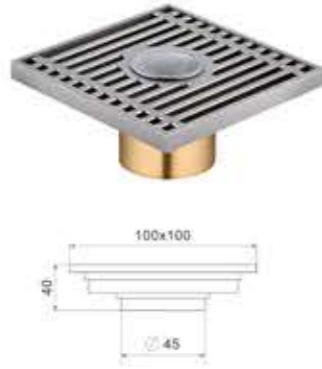

Model: BFD-066  
Size: 100x100mm

Model: BFD-067  
Size: 100x100mm

Model: BFD-068  
Size: 100x100mm

Model: BFD-069  
Size: 100x100mm

铜地漏系列  
brass floor drain series

Model: BFD-070  
Size: 100x100mm

Model: BFD-071  
Size: 100x100mm

Model: BFD-072  
Size: 100x100mm

Model: BFD-073  
Size: 100x100mm

Model: BFD-074  
Size: 100x100mm

Model: BFD-075  
Size: 100x100mm

Model: BFD-076  
Size: 100x100mm

Model: BFD-077  
Size: 100x100mm

Model: BFD-078  
Size: 100x100mm