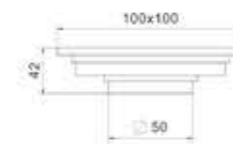

Model: BFD-227  
Size: 100x100mm

Model: BFD-228  
Size: 100x100mm

铜地漏系列(俄罗斯)  
brass floor drain series ( Russia )

Model: BFD-229  
Size: 100x100mm

Model: BFD-230  
Size: 100x100mm

Model: BFD-231  
Size: 100x100mm