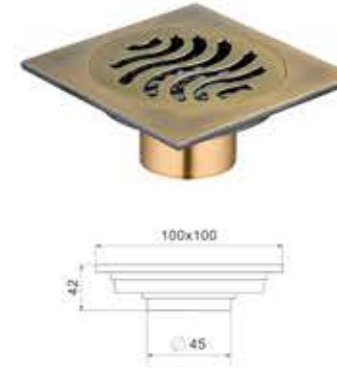

Model: BFD-072  
Size: 100x100mm

Model: BFD-073  
Size: 100x100mm

Model: BFD-074  
Size: 100x100mm

Model: BFD-075  
Size: 100x100mm

Model: BFD-076  
Size: 100x100mm

Model: BFD-077  
Size: 100x100mm

Model: BFD-078  
Size: 100x100mm

铜地漏系列  
brass floor drain series

Model: BFD-079  
Size: 100x100mm

Model: BFD-080  
Size: 100x100mm

Model: BFD-081  
Size: 100x100mm

Model: BFD-082  
Size: 100x100mm

Model: BFD-083  
Size: 100x100mm

Model: BFD-084  
Size: 100x100mm