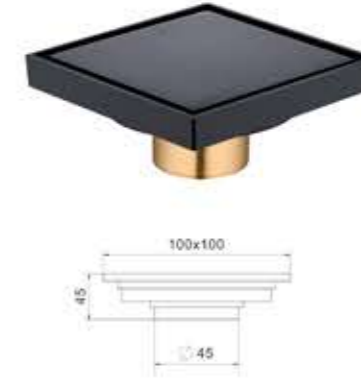

Model: BFD-208  
Size: 100x100mm

Model: BFD-209  
Size: 100x100mm

Model: BFD-210  
Size: 100x100mm

铜地漏系列  
brass floor drain series

Model: BFD-211  
Size: 100x100mm

Model: BFD-212  
Size: 100x100mm

Model: BFD-213  
Size: 100x100mm