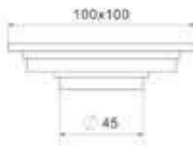

Model: BFD-203
Size: 100x100mm