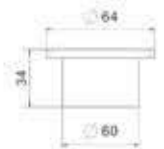

可选颜色：

铜地漏系列
brass floor drain series

Model: BFD-202
Size: 100x100mm

Model: BFD-206
Size: 200x200mm

Model: BFD-207
Size: 200x200mm

Model: BFD-208
Size: 200x200mm