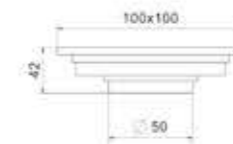

Model: BFD-232  
Size: 100x100mm

Model: BFD-233  
Size: 100x100mm

Model: BFD-234  
Size: 100x100mm

Model: BFD-235  
Size: 100x100mm

Model: BFD-236  
Size: 100x100mm

Model: BFD-237  
Size: 100x100mm

铜地漏系列(俄罗斯)  
brass floor drain series ( Russia )