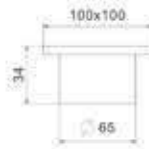

Model: BFD-196  
Size: 80x300mm

Model: BFD-197  
Size: 80x300mm

Model: BFD-198  
Size: 80x600mm

Model: BFD-199  
Size: 80x600mm

可选颜色：

铜地漏系列  
brass floor drain series

Model: BFD-200  
Size: 100x100mm

Model: BFD-201  
Size: 100x100mm