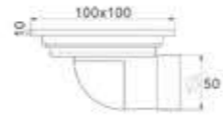

锌合金地漏系列  
Zinc floor drain series

Model: ZFL-028  
Size: 150x150mm

Model: ZFL-029  
Size: 150x150mm

Model: ZFL-030  
Size: 100x100mm

Model: ZFL-031  
Size: 150x150mm

Model: ZFL-032  
Size: 150x150mm

Model: ZFL-033  
Size: 150x150mm