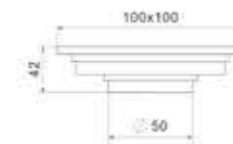

Model: BFD-233
Size: 100x100mm