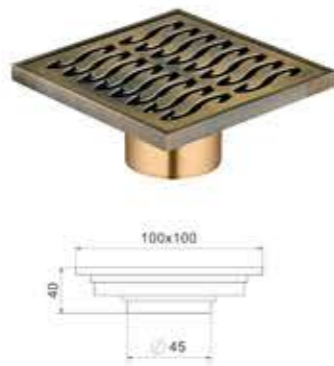

Model: BFD-091  
Size: 100x100mm

Model: BFD-092  
Size: 100x100mm

Model: BFD-093  
Size: 100x100mm

Model: BFD-094  
Size: 100x100mm

Model: BFD-095  
Size: 100x100mm

Model: BFD-096  
Size: 100x100mm

铜地漏系列  
brass floor drain series

Model: BFD-097  
Size: 100x100mm

Model: BFD-098  
Size: 100x100mm

Model: BFD-099  
Size: 100x100mm

Model: BFD-100  
Size: 100x100mm

Model: BFD-101  
Size: 100x100mm

Model: BFD-102  
Size: 100x100mm

Model: BFD-103  
Size: 100x100mm