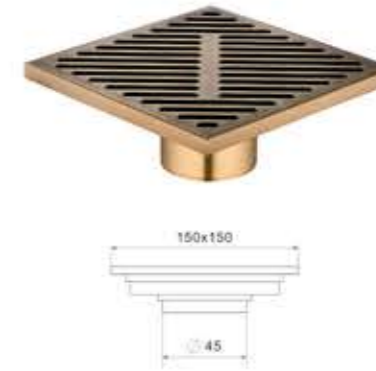

Model: BFD-139  
Size: 150x150mm

Model: BFD-140  
Size: 150x150mm

Model: BFD-141  
Size: 150x150mm

Model: BFD-142  
Size: 150x150mm

Model: BFD-143  
Size: 150x150mm

Model: BFD-144  
Size: 150x150mm

Model: BFD-145  
Size: 150x150mm

Model: BFD-146  
Size: 150x150mm

Model: BFD-147  
Size: 150x150mm

可选颜色:

铜地漏系列  
brass floor drain series

Model: BFD-148  
Size: 150x150mm

Model: BFD-149  
Size: 150x150mm

Model: BFD-150  
Size: 150x150mm

Model: BFD-151  
Size: 150x150mm

Model: BFD-152  
Size: 150x150mm

Model: BFD-153  
Size: 150x150mm

Model: BFD-154  
Size: 150x150mm

Model: BFD-155  
Size: 150x150mm

Model: BFD-156  
Size: 150x150mm

It is natural and facile, shows  
the incomparable and elaborate quality