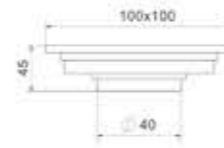

Model: SFD-004  
Size: 100x100mm

Model: SFD-005  
Size: 100x100mm

Model: SFD-006  
Size: 100x100mm

Model: SFD-007  
Size: 100x100mm

Model: SFD-008  
Size: 100x100mm

Model: SFD-009  
Size: 100x100mm

不锈钢地漏系列  
SS floor drain series