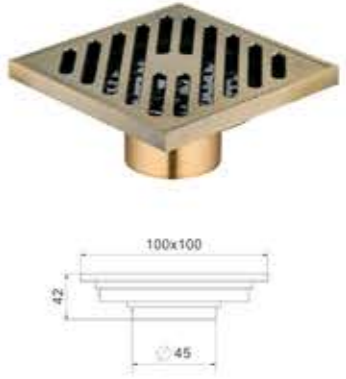

Model: BFD-085  
Size: 100x100mm

Model: BFD-086  
Size: 100x100mm

Model: BFD-087  
Size: 100x100mm

铜地漏系列  
brass floor drain series

Model: BFD-088  
Size: 100x100mm

Model: BFD-089  
Size: 100x100mm

Model: BFD-090  
Size: 100x100mm

Model: BFD-091  
Size: 100x100mm

Model: BFD-092  
Size: 100x100mm

Model: BFD-093  
Size: 100x100mm

Model: BFD-094  
Size: 100x100mm

Model: BFD-095  
Size: 100x100mm

Model: BFD-096  
Size: 100x100mm

铜地漏系列  
brass floor drain series

Model: BFD-097  
Size: 100x100mm

Model: BFD-098  
Size: 100x100mm

Model: BFD-099  
Size: 100x100mm

Model: BFD-100  
Size: 100x100mm

Model: BFD-101  
Size: 100x100mm

Model: BFD-102  
Size: 100x100mm

Model: BFD-103  
Size: 100x100mm