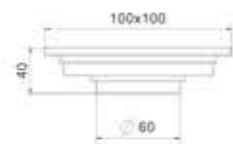

Model: BFD-221
Size: 100x100mm