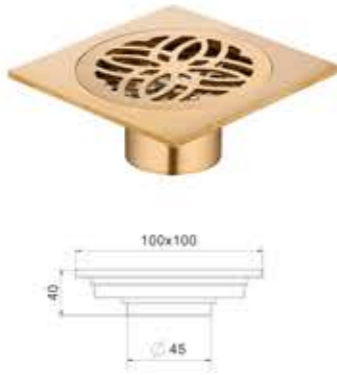

Model: BFD-047  
Size: 100x100mm

Model: BFD-048  
Size: 100x100mm

Model: BFD-049  
Size: 100x100mm

Model: BFD-050  
Size: 100x100mm

Model: BFD-051  
Size: 100x100mm

铜地漏系列  
brass floor drain series

Model: BFD-052  
Size: 100x100mm

Model: BFD-053  
Size: 100x100mm

Model: BFD-054  
Size: 100x100mm

Model: BFD-055  
Size: 100x100mm

Model: BFD-056  
Size: 100x100mm

Model: BFD-057  
Size: 100x100mm

Model: BFD-058  
Size: 100x100mm

Model: BFD-059  
Size: 100x100mm