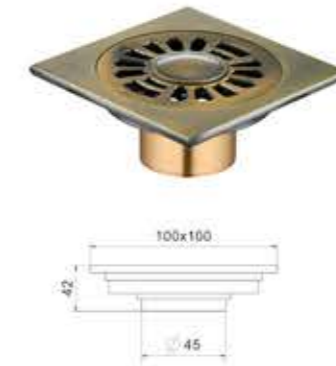

Model: BFD-086
Size: 100x100mm