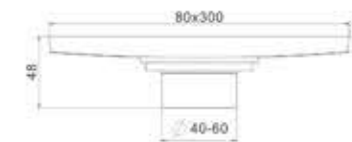

■ Model: SFD-043-C  
Size: 100x500mm

■ Model: SFD-043-D  
Size: 100x600mm

不锈钢地漏系列  
SS floor drain series

■ 可定制长度20-90mm

Size: 100x200mm  
100x300mm  
100x400mm  
100x500mm  
100x600mm

■ Model: SFD-044-A  
Size: 100x300mm