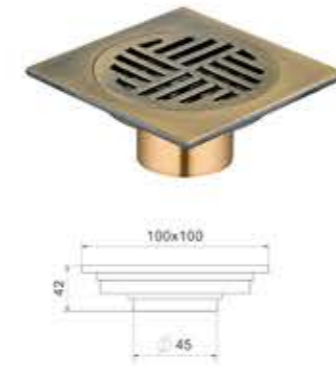

Model: BFD-085
Size: 100x100mm