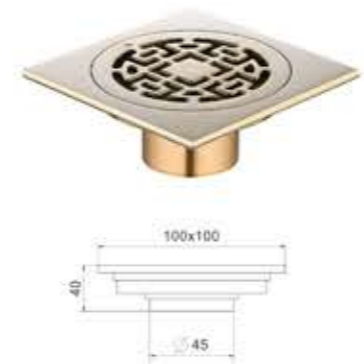

Model: BFD-097  
Size: 100x100mm

Model: BFD-098  
Size: 100x100mm

Model: BFD-099  
Size: 100x100mm

Model: BFD-100  
Size: 100x100mm

Model: BFD-101  
Size: 100x100mm

Model: BFD-102  
Size: 100x100mm

Model: BFD-103  
Size: 100x100mm

Model: BFD-104  
Size: 100x100mm

Model: BFD-105  
Size: 100x100mm

铜地漏系列  
brass floor drain series

Model: BFD-109  
Size: 100x100mm

Model: BFD-110  
Size: 100x100mm

Model: BFD-111  
Size: 100x100mm

Model: BFD-112  
Size: 100x100mm

Model: BFD-113  
Size: 100x100mm

Model: BFD-114  
Size: 100x100mm

Model: BFD-115  
Size: 100x100mm

Model: BFD-116  
Size: 100x100mm

Model: BFD-117  
Size: 100x100mm

铜地漏系列  
brass floor drain series

Model: BFD-118  
Size: 100x100mm

Model: BFD-119  
Size: 100x100mm

Model: BFD-120  
Size: 100x100mm

Model: BFD-121  
Size: 100x100mm

Model: BFD-122  
Size: 100x100mm

Model: BFD-123  
Size: 100x100mm

Model: BFD-124  
Size: 100x100mm

Model: BFD-125  
Size: 100x100mm