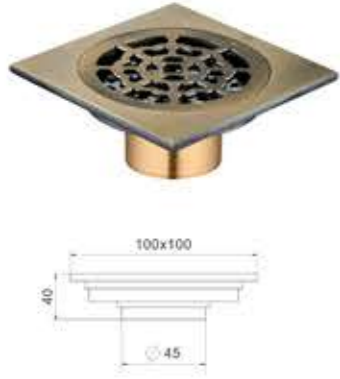

Model: BFD-085  
Size: 100x100mm

Model: BFD-086  
Size: 100x100mm

Model: BFD-087  
Size: 100x100mm

铜地漏系列  
brass floor drain series

Model: BFD-088  
Size: 100x100mm

Model: BFD-089  
Size: 100x100mm

Model: BFD-090  
Size: 100x100mm