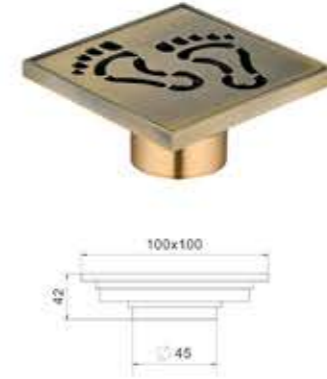

Model: BFD-091  
Size: 100x100mm

Model: BFD-092  
Size: 100x100mm

Model: BFD-093  
Size: 100x100mm

Model: BFD-094  
Size: 100x100mm

Model: BFD-095  
Size: 100x100mm

Model: BFD-096  
Size: 100x100mm

铜地漏系列  
brass floor drain series

Model: BFD-097  
Size: 100x100mm

Model: BFD-098  
Size: 100x100mm

Model: BFD-099  
Size: 100x100mm

Model: BFD-100  
Size: 100x100mm

Model: BFD-101  
Size: 100x100mm

Model: BFD-102  
Size: 100x100mm

Model: BFD-103  
Size: 100x100mm