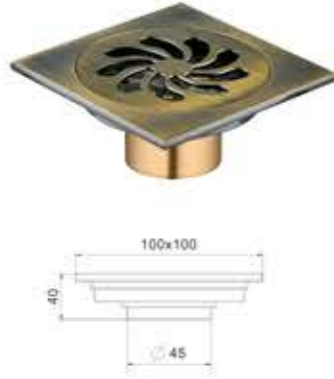

Model: BFD-085  
Size: 100x100mm

Model: BFD-086  
Size: 100x100mm

Model: BFD-087  
Size: 100x100mm

铜地漏系列  
brass floor drain series

Model: BFD-088  
Size: 100x100mm

Model: BFD-089  
Size: 100x100mm

Model: BFD-090  
Size: 100x100mm