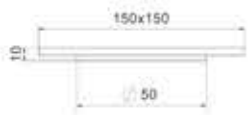

Model: ZFL-034
Size: 150x150mm