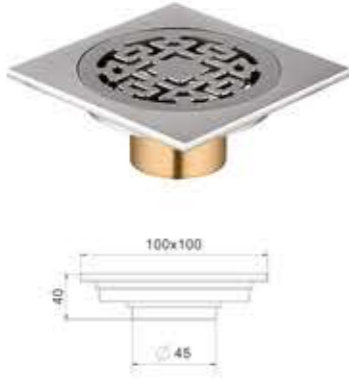

Model: BFD-066  
Size: 100x100mm

Model: BFD-067  
Size: 100x100mm

Model: BFD-068  
Size: 100x100mm

Model: BFD-069  
Size: 100x100mm

铜地漏系列  
brass floor drain series

Model: BFD-070  
Size: 100x100mm

Model: BFD-071  
Size: 100x100mm

Model: BFD-072  
Size: 100x100mm

Model: BFD-073  
Size: 100x100mm

Model: BFD-074  
Size: 100x100mm

Model: BFD-075  
Size: 100x100mm

Model: BFD-076  
Size: 100x100mm

Model: BFD-077  
Size: 100x100mm

Model: BFD-078  
Size: 100x100mm