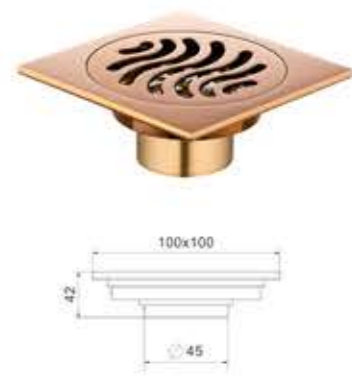

Model: BFD-097  
Size: 100x100mm

Model: BFD-098  
Size: 100x100mm

Model: BFD-099  
Size: 100x100mm

Model: BFD-100  
Size: 100x100mm

Model: BFD-101  
Size: 100x100mm

Model: BFD-102  
Size: 100x100mm

Model: BFD-103  
Size: 100x100mm

Model: BFD-104  
Size: 100x100mm

Model: BFD-105  
Size: 100x100mm

铜地漏系列  
brass floor drain series

Model: BFD-109  
Size: 100x100mm

Model: BFD-110  
Size: 100x100mm

Model: BFD-111  
Size: 100x100mm

Model: BFD-112  
Size: 100x100mm

Model: BFD-113  
Size: 100x100mm

Model: BFD-114  
Size: 100x100mm

Model: BFD-115  
Size: 100x100mm

Model: BFD-116  
Size: 100x100mm

Model: BFD-117  
Size: 100x100mm

铜地漏系列  
brass floor drain series

Model: BFD-118  
Size: 100x100mm

Model: BFD-119  
Size: 100x100mm

Model: BFD-120  
Size: 100x100mm

Model: BFD-121  
Size: 100x100mm

Model: BFD-122  
Size: 100x100mm

Model: BFD-123  
Size: 100x100mm

Model: BFD-124  
Size: 100x100mm

Model: BFD-125  
Size: 100x100mm