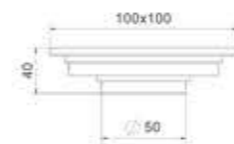

铜地漏系列(俄罗斯)
brass floor drain series (Russia)

Model: BFD-240
Size: 100x100mm

产品配件
spare parts