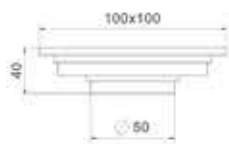

铜地漏系列(俄罗斯)
brass floor drain series (Russia)

Model: BFD-238
Size: 100x100mm