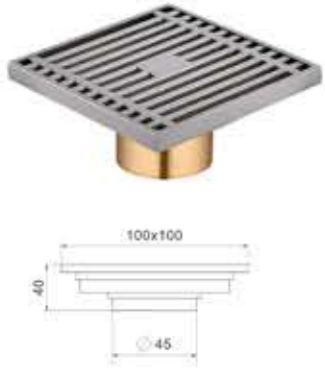

Model: BFD-073
Size: 100x100mm