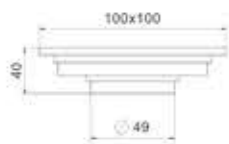

铜地漏系列(东南亚)
brass floor drain series (southeast Asia)

Model: BFD-220
Size: 100x100mm