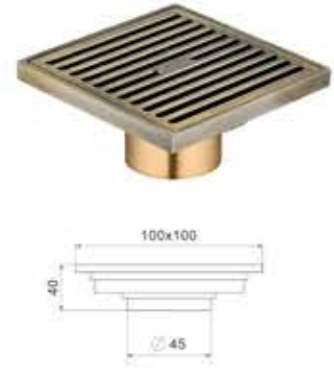

Model: BFD-092
Size: 100x100mm