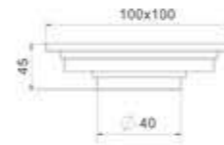

Model: ZFL-034  
Size: 150x150mm

Model: ZFL-035  
Size: 150x150mm

Model: ZFL-036  
Size: 150x150mm

可选颜色:

不锈钢地漏系列  
SS floor drain series

Model: SFD-001  
Size: 100x100mm

Model: SFD-002  
Size: 100x100mm

Model: SFD-003  
Size: 100x100mm