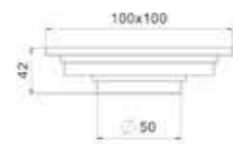

Model: BFD-227  
Size: 100x100mm

Model: BFD-228  
Size: 100x100mm

铜地漏系列(俄罗斯)  
brass floor drain series ( Russia )

Model: BFD-229  
Size: 100x100mm

Model: BFD-230  
Size: 100x100mm

Model: BFD-231  
Size: 100x100mm