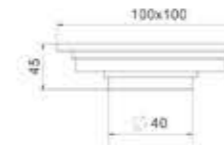

Model: ZFL-034  
Size: 150x150mm

Model: ZFL-035  
Size: 150x150mm

Model: ZFL-036  
Size: 150x150mm

可选颜色:

不锈钢地漏系列  
SS floor drain series

Model: SFD-001  
Size: 100x100mm

Model: SFD-002  
Size: 100x100mm

Model: SFD-003  
Size: 100x100mm