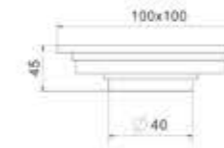

Model: SFD-004  
Size: 100x100mm

Model: SFD-005  
Size: 100x100mm

Model: SFD-006  
Size: 100x100mm

Model: SFD-007  
Size: 100x100mm

Model: SFD-008  
Size: 100x100mm

Model: SFD-009  
Size: 100x100mm

不锈钢地漏系列  
SS floor drain series