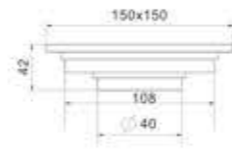

锌合金地漏系列  
Zinc floor drain series

Model: ZFL-028  
Size: 150x150mm

Model: ZFL-029  
Size: 150x150mm

Model: ZFL-030  
Size: 100x100mm

Model: ZFL-031  
Size: 150x150mm

Model: ZFL-032  
Size: 150x150mm

Model: ZFL-033  
Size: 150x150mm