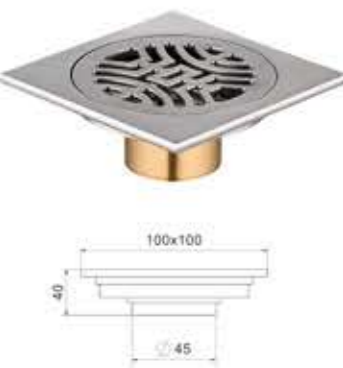

Model: BFD-066  
Size: 100x100mm

Model: BFD-067  
Size: 100x100mm

Model: BFD-068  
Size: 100x100mm

Model: BFD-069  
Size: 100x100mm

铜地漏系列  
brass floor drain series

Model: BFD-070  
Size: 100x100mm

Model: BFD-071  
Size: 100x100mm

Model: BFD-072  
Size: 100x100mm

Model: BFD-073  
Size: 100x100mm

Model: BFD-074  
Size: 100x100mm

Model: BFD-075  
Size: 100x100mm

Model: BFD-076  
Size: 100x100mm

Model: BFD-077  
Size: 100x100mm

Model: BFD-078  
Size: 100x100mm