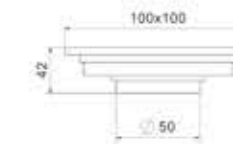

Model: BFD-232  
Size: 100x100mm

Model: BFD-233  
Size: 100x100mm

Model: BFD-234  
Size: 100x100mm

Model: BFD-235  
Size: 100x100mm

Model: BFD-236  
Size: 100x100mm

Model: BFD-237  
Size: 100x100mm

铜地漏系列(俄罗斯)  
brass floor drain series ( Russia )