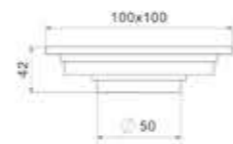

Model: BFD-232
Size: 100x100mm