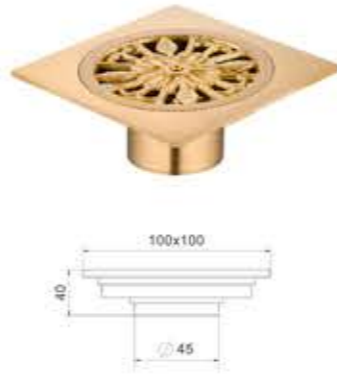

Model: BFD-047  
Size: 100x100mm

Model: BFD-048  
Size: 100x100mm

Model: BFD-049  
Size: 100x100mm

Model: BFD-050  
Size: 100x100mm

Model: BFD-051  
Size: 100x100mm

铜地漏系列  
brass floor drain series

Model: BFD-052  
Size: 100x100mm

Model: BFD-053  
Size: 100x100mm

Model: BFD-054  
Size: 100x100mm

Model: BFD-055  
Size: 100x100mm

Model: BFD-056  
Size: 100x100mm

Model: BFD-057  
Size: 100x100mm

Model: BFD-058  
Size: 100x100mm

Model: BFD-059  
Size: 100x100mm