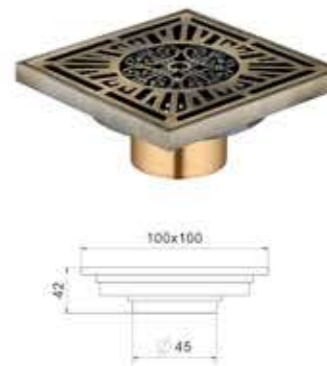

Model: BFD-104
Size: 100x100mm