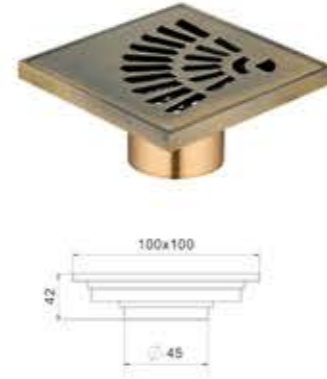

Model: BFD-091  
Size: 100x100mm

Model: BFD-092  
Size: 100x100mm

Model: BFD-093  
Size: 100x100mm

Model: BFD-094  
Size: 100x100mm

Model: BFD-095  
Size: 100x100mm

Model: BFD-096  
Size: 100x100mm

铜地漏系列  
brass floor drain series

Model: BFD-097  
Size: 100x100mm

Model: BFD-098  
Size: 100x100mm

Model: BFD-099  
Size: 100x100mm

Model: BFD-100  
Size: 100x100mm

Model: BFD-101  
Size: 100x100mm

Model: BFD-102  
Size: 100x100mm

Model: BFD-103  
Size: 100x100mm