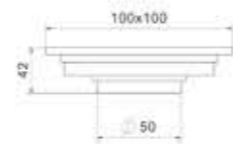

Model: BFD-232  
Size: 100x100mm

Model: BFD-233  
Size: 100x100mm

Model: BFD-234  
Size: 100x100mm

Model: BFD-235  
Size: 100x100mm

Model: BFD-236  
Size: 100x100mm

Model: BFD-237  
Size: 100x100mm

铜地漏系列(俄罗斯)  
brass floor drain series ( Russia )