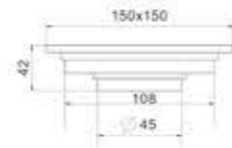

Model: ZFL-036
Size: 150x150mm