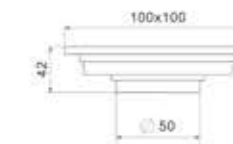

Model: BFD-234
Size: 100x100mm