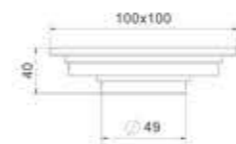

Model: BFD-222
Size: 100x100mm