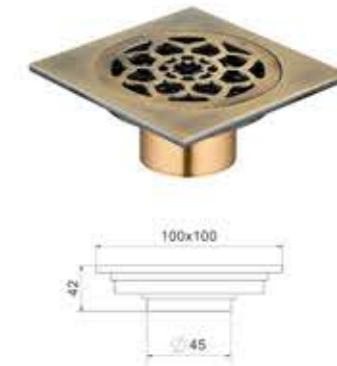

Model: BFD-087
Size: 100x100mm