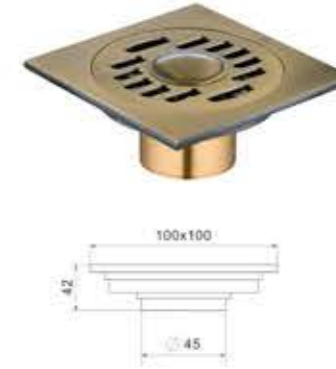

Model: BFD-072  
Size: 100x100mm

Model: BFD-073  
Size: 100x100mm

Model: BFD-074  
Size: 100x100mm

Model: BFD-075  
Size: 100x100mm

Model: BFD-076  
Size: 100x100mm

Model: BFD-077  
Size: 100x100mm

Model: BFD-078  
Size: 100x100mm

铜地漏系列  
brass floor drain series

Model: BFD-079  
Size: 100x100mm

Model: BFD-080  
Size: 100x100mm

Model: BFD-081  
Size: 100x100mm

Model: BFD-082  
Size: 100x100mm

Model: BFD-083  
Size: 100x100mm

Model: BFD-084  
Size: 100x100mm