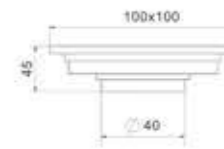

Model: SFD-006
Size: 100x100mm