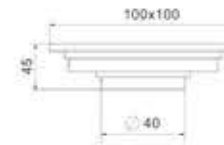

Model: ZFL-034  
Size: 150x150mm

Model: ZFL-035  
Size: 150x150mm

Model: ZFL-036  
Size: 150x150mm

可选颜色:

不锈钢地漏系列  
SS floor drain series

Model: SFD-001  
Size: 100x100mm

Model: SFD-002  
Size: 100x100mm

Model: SFD-003  
Size: 100x100mm