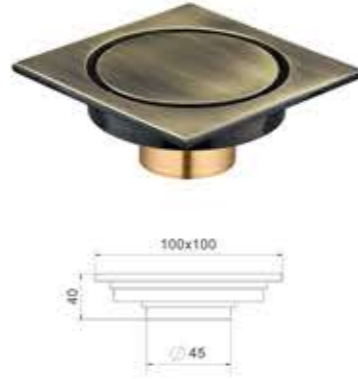

Model: BFD-085  
Size: 100x100mm

Model: BFD-086  
Size: 100x100mm

Model: BFD-087  
Size: 100x100mm

铜地漏系列  
brass floor drain series

Model: BFD-088  
Size: 100x100mm

Model: BFD-089  
Size: 100x100mm

Model: BFD-090  
Size: 100x100mm