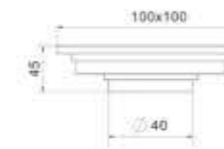

Model: SFD-005
Size: 100x100mm