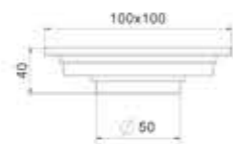

铜地漏系列(俄罗斯)
brass floor drain series (Russia)

Model: BFD-239
Size: 100x100mm

产品配件
spare parts