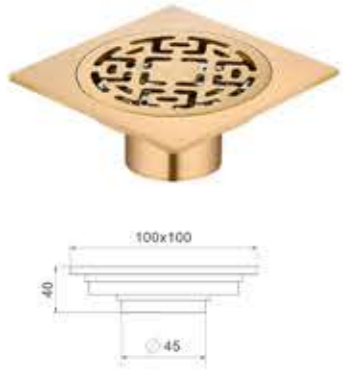

Model: BFD-047  
Size: 100x100mm

Model: BFD-048  
Size: 100x100mm

Model: BFD-049  
Size: 100x100mm

Model: BFD-050  
Size: 100x100mm

Model: BFD-051  
Size: 100x100mm

铜地漏系列  
brass floor drain series

Model: BFD-052  
Size: 100x100mm

Model: BFD-053  
Size: 100x100mm

Model: BFD-054  
Size: 100x100mm

Model: BFD-055  
Size: 100x100mm

Model: BFD-056  
Size: 100x100mm

Model: BFD-057  
Size: 100x100mm

Model: BFD-058  
Size: 100x100mm

Model: BFD-059  
Size: 100x100mm